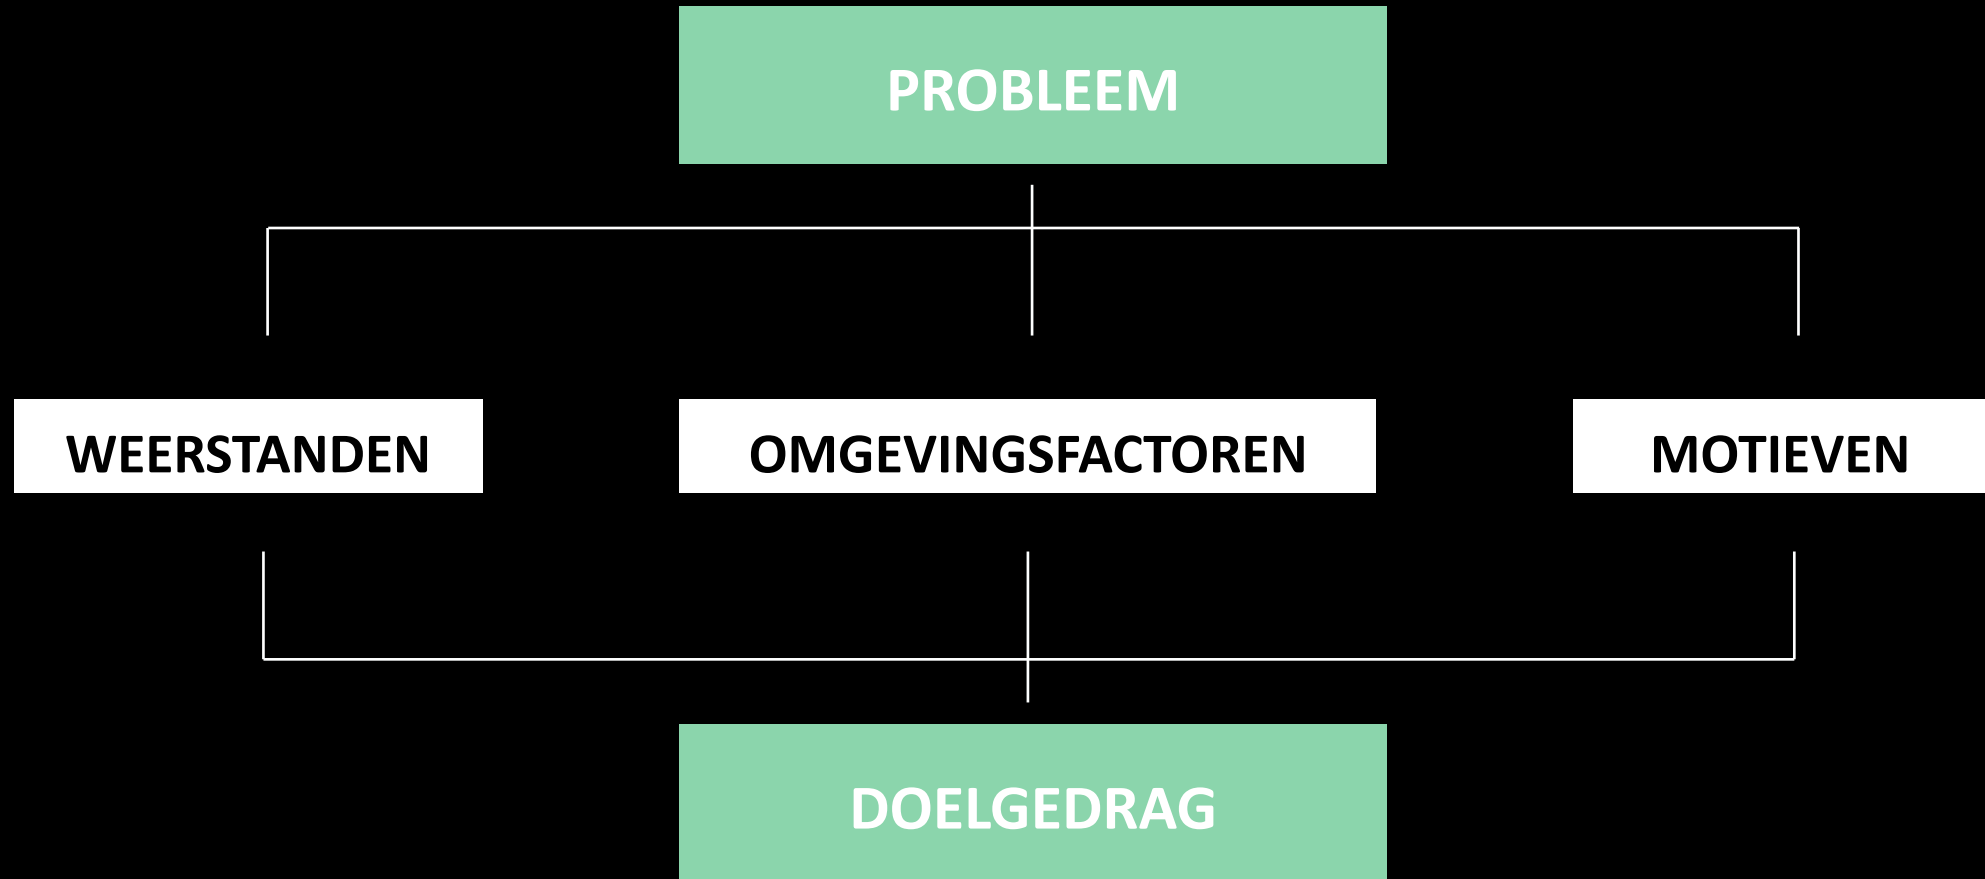

# MODEL

A white dog, possibly a Golden Retriever, is shown in profile, sitting on a light blue background. The dog is wearing a bright orange harness with black straps and a matching orange leash. The dog's fur is long and wavy, and it has a black nose. The text "WEERSTANDEN" is overlaid in the center of the image in a bold, white, sans-serif font.